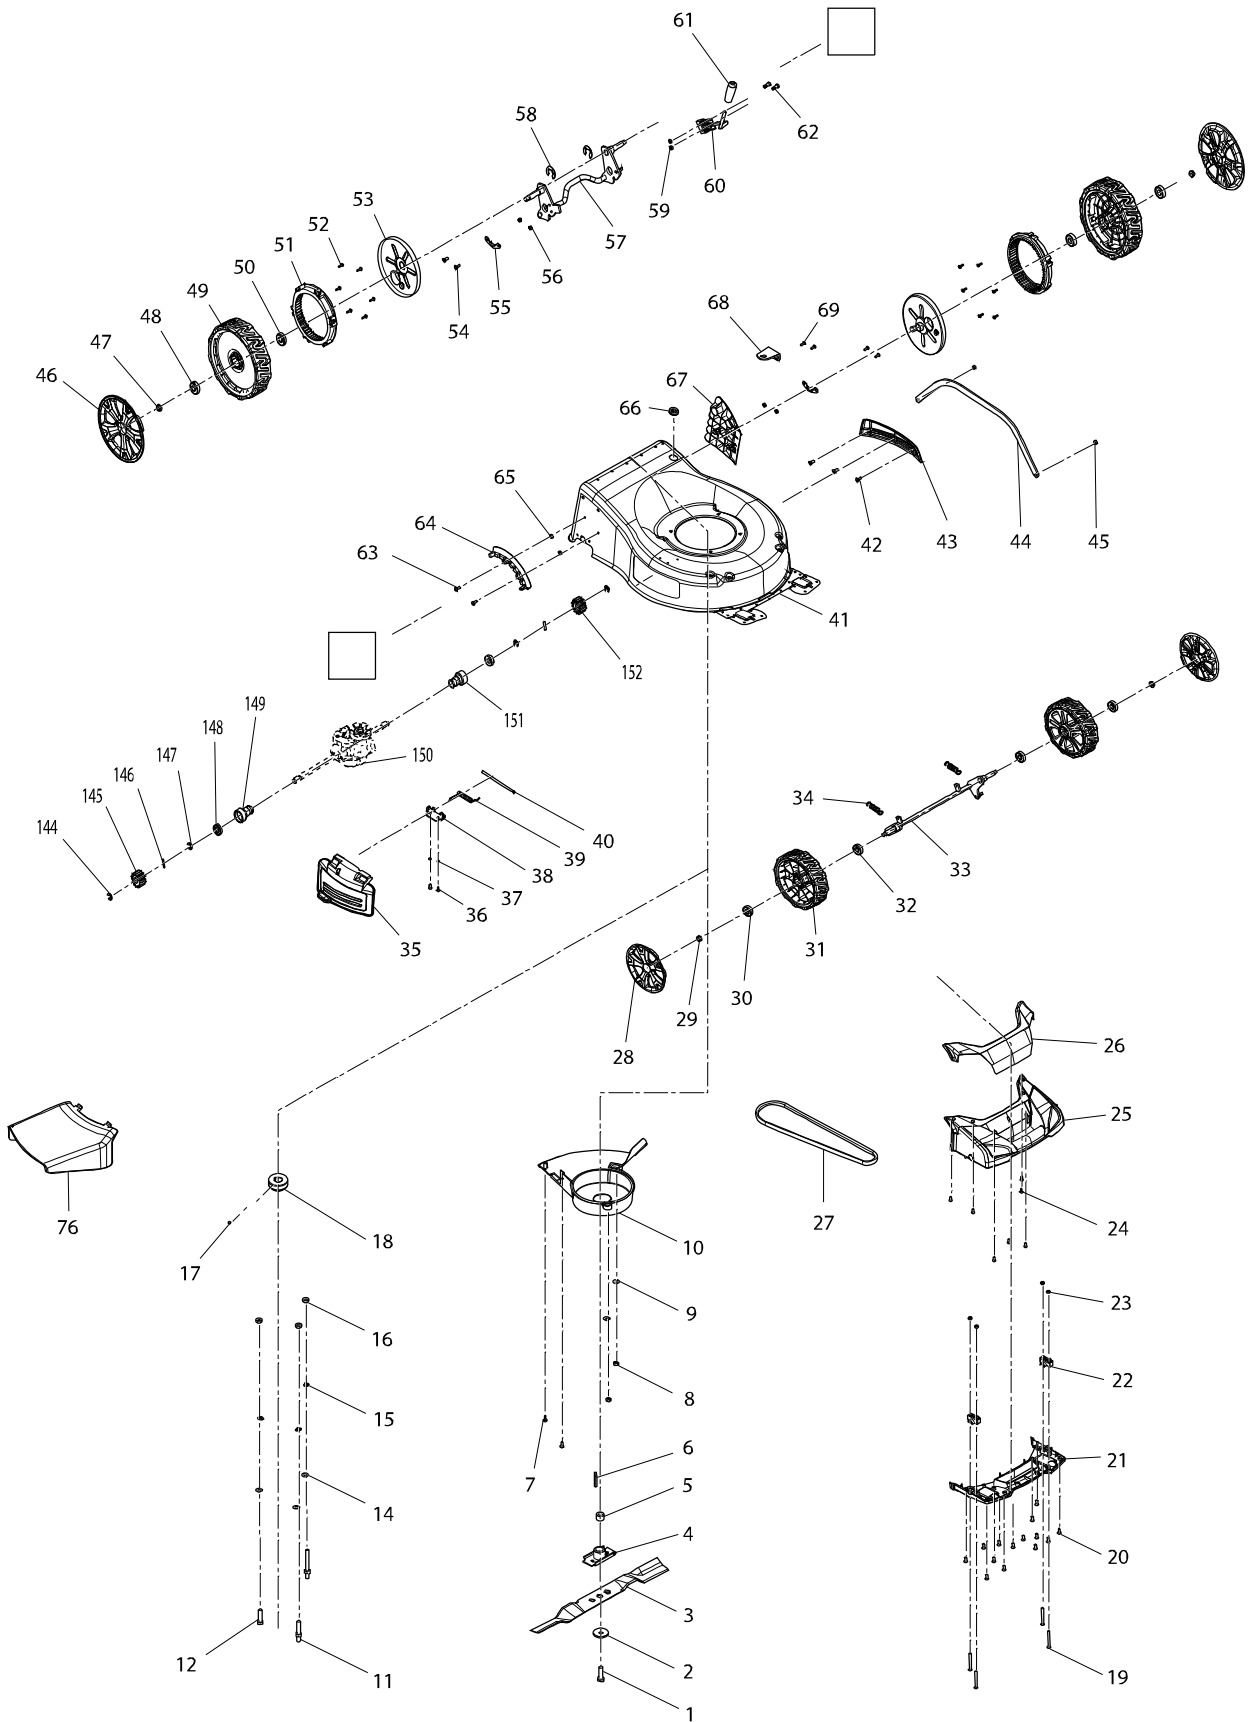

Model PLM4631N PETROL LAWN MOWER

Model PLM4631N PETROL LAWN MOWER

Položka	Objednávacie	Popis	I/C	ks	N/O	Možnosť 1	Možnosť 2	Poznámka
001	DA00000528	BLADE TIGHTEN BOLT		1				
002	671010730	LID SHAPE WASHER		1				
003	671014610	BLADE 460MM		1				
004	DA00000857	BLADE SUPPORT		1				
005	671002093	BLADE SLEEVE		1				
006	DA00000535	FLAT KEY		1				
007	671001037	SELF-TAPPING SCREW ST5X16		2				
008	671005008	HEXAGON LOCKING NUT		2				
009	671007007	FLAT WASHER M8		2				
010	671996001	BELT PROTECTING COVER		1				
011	DA00000617	SPECIAL BOLT		1				
012	DA00000586	HEXAGON BOLT		1				
013	671003024	BOLT M8X60		1				
014	671007007	FLAT WASHER M8		3				
015	DA00000832	SPRING WASHER		3				
016	DA00000537	HEXAGON FLANGE LOCK NUT		3				
017	DA00000598	SCREW		1				
018	671004038	DRIVING BELT WHEEL		1				
019	671006119	HEXAGON FLANGE LOCKING BOLT		4				
020	DA00000826	SELF-DRIVING SCREW ST4*12		14				
021	671927001	FRONT COVER SUPPORT		1				
022	671445001	BRACKET PRESSING BOARD		2				
023	DA00000549	HEXAGON LOCK NUT		4				
024	DA00000826	SELF-DRIVING SCREW ST4*12		7				
025	671003041	FRONT COVER		1				
026	671925001	FRONT COVER BOARD		1				
027	671001273	TRIANGLE BELT		1				
028	671003014	WHEEL COVER		2				
029	DA00000537	HEXAGON FLANGE LOCK NUT		2				
030	DA00000538	BEARING		2				
031	671020150	WHEEL ASSY		2				
032	DA00000538	BEARING		2				
033	671002362	FRONT WHEEL AXLE ASSY		1				
034	671011230	SPRING		2				
035	671929001	SIDE DISCHARGE COVER BOARD		1				
036	671002010	SCREW M5X12		2				
037	671080040	SPRING WASHER M5		2				
038	671001571	FIXING BOARD		1				
039	671011205	SPRING		1				
040	671001019	POSITION FIXING AXLE OF SIDE		1				
041	671001820	DECK(MAKITA BLUE)		1				
042	671010310	TAPPING SCREW ST4.2X8		3				
043	671928001	PROTECTING BOARD		1				
044	671002364	LINK ROD		1				
045	DA00000549	HEXAGON LOCK NUT		2				
046	671030150	WHEEL COVER		2				
047	DA00000537	HEXAGON FLANGE LOCK NUT		2				
048	DA00000538	BEARING		2				