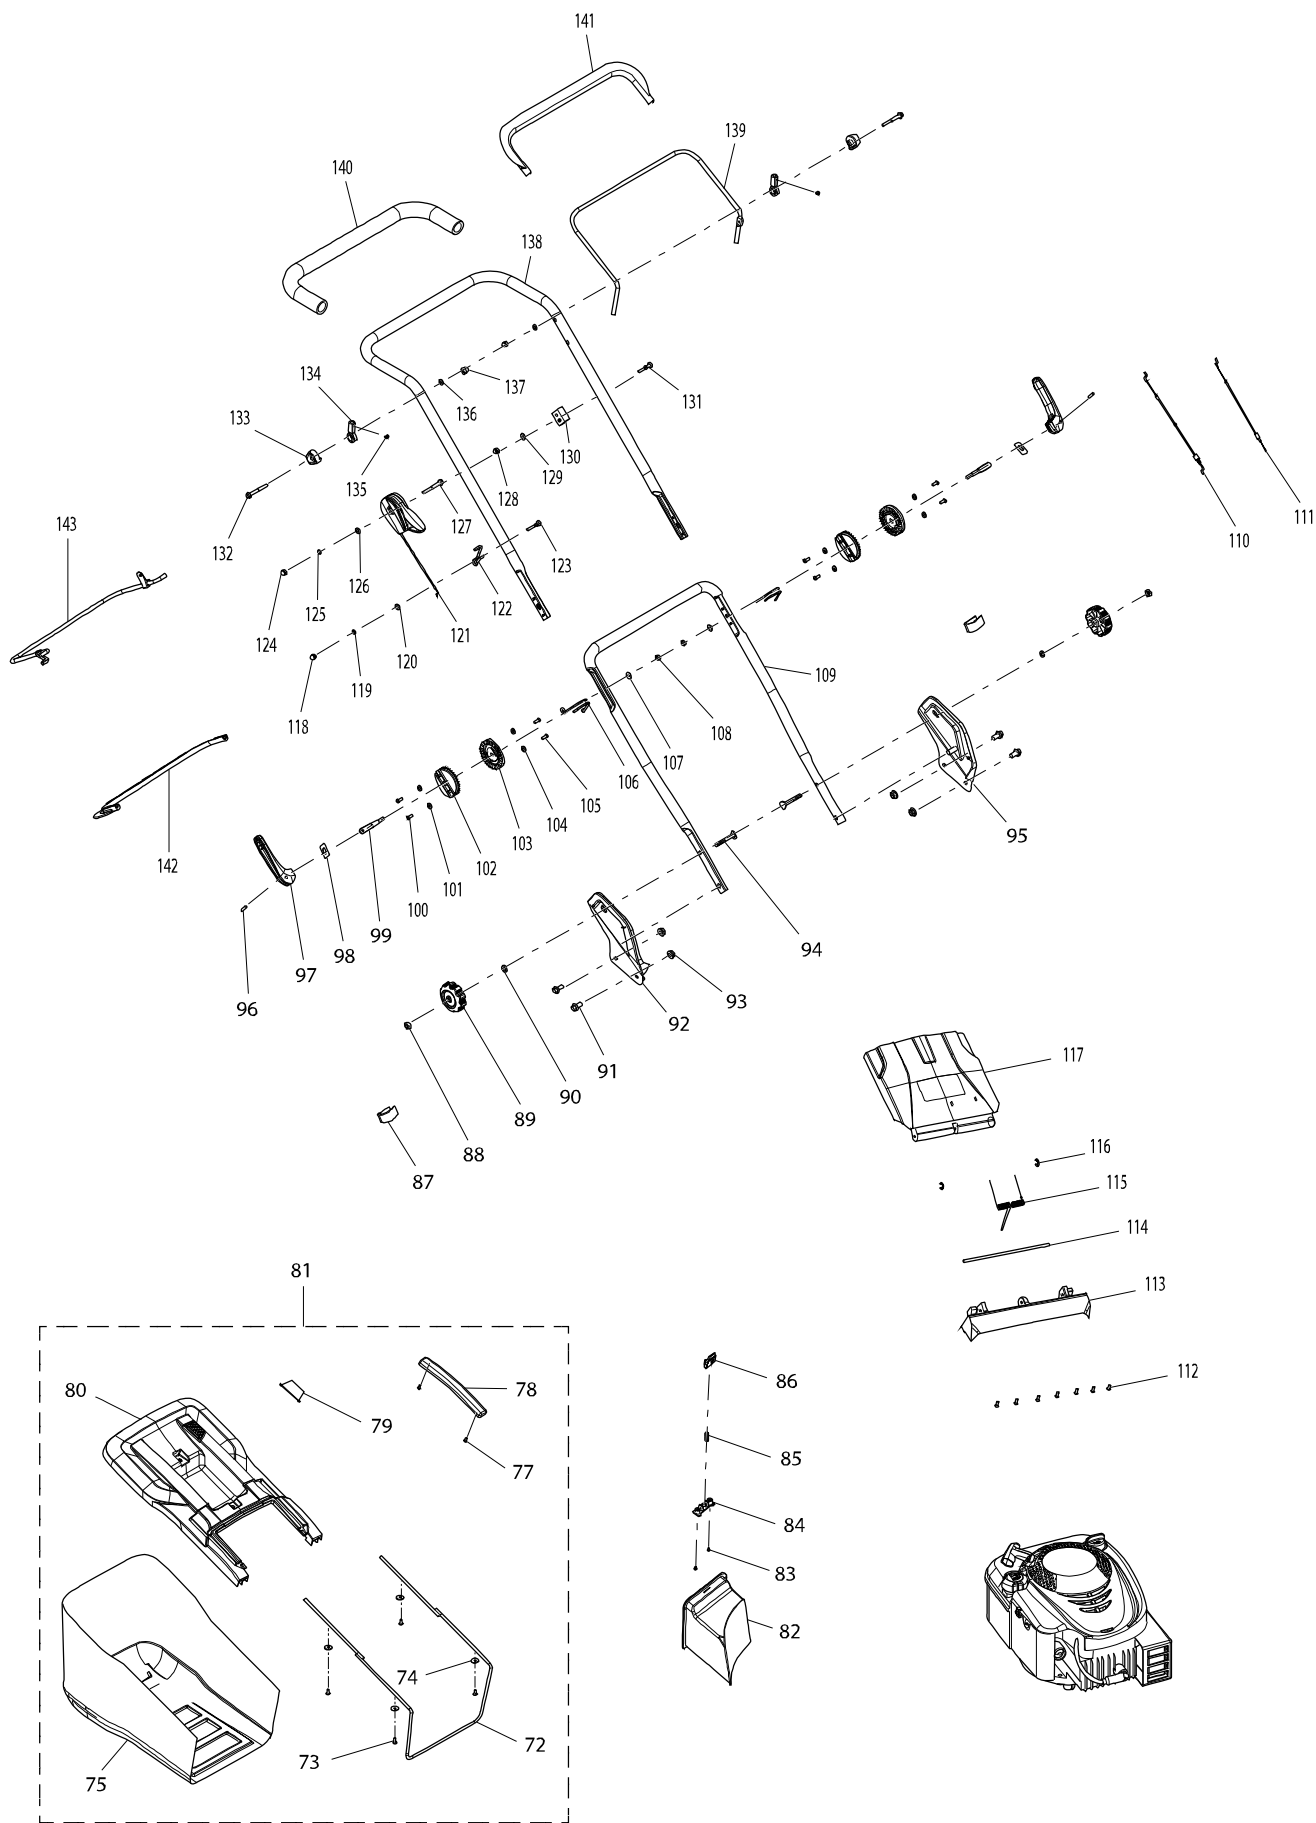

Model PLM4631N PETROL LAWN MOWER

Model PLM4631N PETROL LAWN MOWER

Položka	Objednávacie	Popis	I/C	ks	N/O	Možnosť 1	Možnosť 2	Poznámka
001	DA00000528	BLADE TIGHTEN BOLT		1				
002	671010730	LID SHAPE WASHER		1				
003	671014610	BLADE 460MM		1				
004	DA00000857	BLADE SUPPORT		1				
005	671002093	BLADE SLEEVE		1				
006	DA00000535	FLAT KEY		1				
007	671001037	SELF-TAPPING SCREW ST5X16		2				
008	671005008	HEXAGON LOCKING NUT		2				
009	671007007	FLAT WASHER M8		2				
010	671996001	BELT PROTECTING COVER		1				
011	DA00000617	SPECIAL BOLT		1				
012	DA00000586	HEXAGON BOLT		1				
013	671003024	BOLT M8X60		1				
014	671007007	FLAT WASHER M8		3				
015	DA00000832	SPRING WASHER		3				
016	DA00000537	HEXAGON FLANGE LOCK NUT		3				
017	DA00000598	SCREW		1				
018	671004038	DRIVING BELT WHEEL		1				
019	671006119	HEXAGON FLANGE LOCKING BOLT		4				
020	DA00000826	SELF-DRIVING SCREW ST4*12		14				
021	671927001	FRONT COVER SUPPORT		1				
022	671445001	BRACKET PRESSING BOARD		2				
023	DA00000549	HEXAGON LOCK NUT		4				
024	DA00000826	SELF-DRIVING SCREW ST4*12		7				
025	671003041	FRONT COVER		1				
026	671925001	FRONT COVER BOARD		1				
027	671001273	TRIANGLE BELT		1				
028	671003014	WHEEL COVER		2				
029	DA00000537	HEXAGON FLANGE LOCK NUT		2				
030	DA00000538	BEARING		2				
031	671020150	WHEEL ASSY		2				
032	DA00000538	BEARING		2				
033	671002362	FRONT WHEEL AXLE ASSY		1				
034	671011230	SPRING		2				
035	671929001	SIDE DISCHARGE COVER BOARD		1				
036	671002010	SCREW M5X12		2				
037	671080040	SPRING WASHER M5		2				
038	671001571	FIXING BOARD		1				
039	671011205	SPRING		1				
040	671001019	POSITION FIXING AXLE OF SIDE		1				
041	671001820	DECK(MAKITA BLUE)		1				
042	671010310	TAPPING SCREW ST4.2X8		3				
043	671928001	PROTECTING BOARD		1				
044	671002364	LINK ROD		1				
045	DA00000549	HEXAGON LOCK NUT		2				
046	671030150	WHEEL COVER		2				
047	DA00000537	HEXAGON FLANGE LOCK NUT		2				
048	DA00000538	BEARING		2				