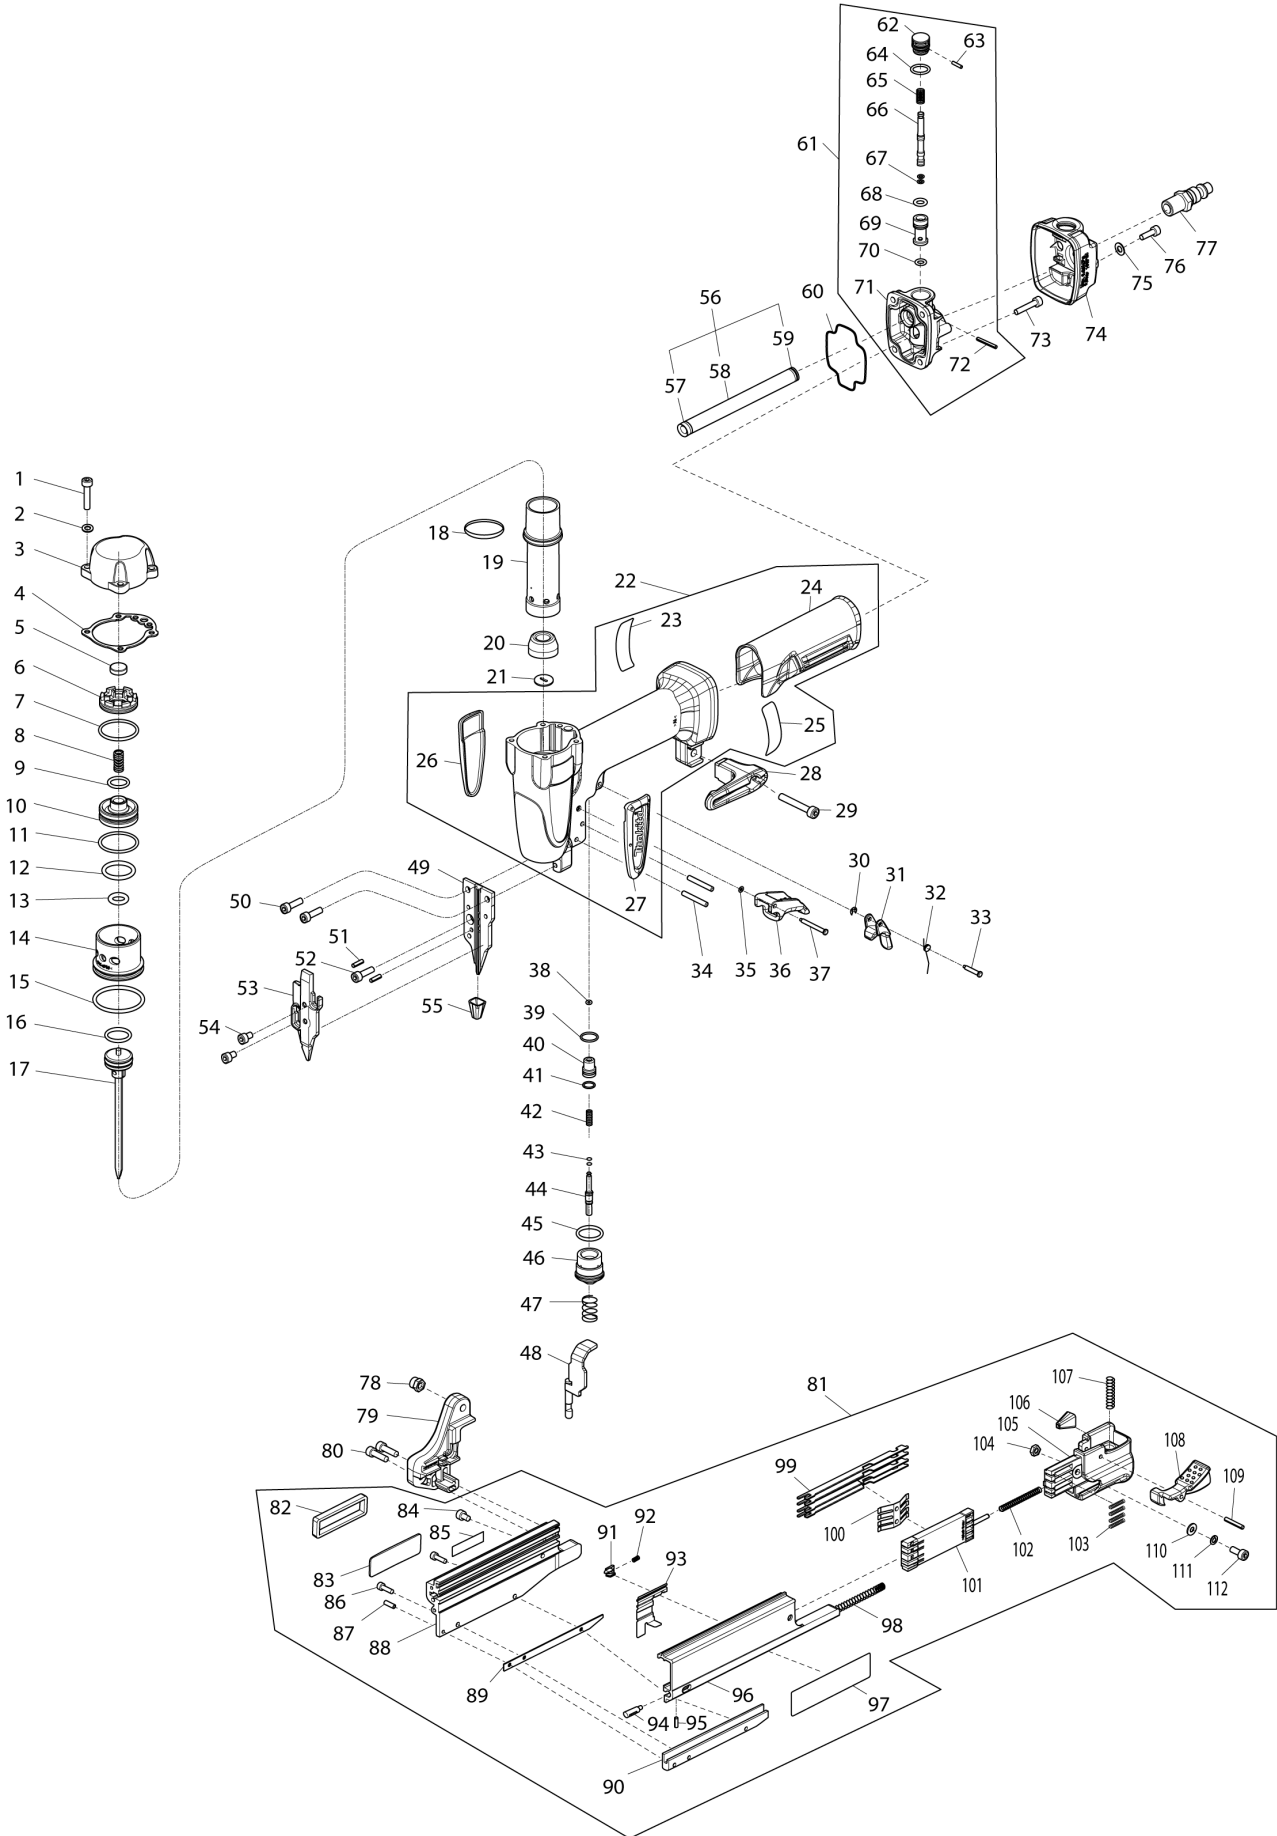

Diagram / Parts List

AF353

PNEUMATIC PIN NAILER

(NL) AF353 / PNEUMATIC PIN NAILER

AF353 / PNEUMATIC PIN NAILER

Item	Sub	Parts No.	Parts Description	Qty	I/C	E/C No.	Close No.	Remark
001		HY00000530	HEX.SOCKETHEADBOLTM4X20	4				
002		HY00000070	FLAT WASHER4	4				
003		HY00000544	TOPCAP	1				
004		HY00000578	TOPCAPGASCKET	1				
005		HY00000581	CUSHIONV	1				
006		HY00000594	HEADVALVEGUIDE	1				
007		HY00000417	ORING25	1				
008		HY00000626	COMPRESSIONSPRING5	1				
009		HY00000010	O-RING 12	1				
010		HY00000593	HEADVALVE	1				
011		HY00000417	ORING25	1				
012		HY00000406	ORING19	1				
013		HY00000415	ORING8.5	1				
014		HY00000555	CYLINDERSEPARATER	1				
015		HY00000418	ORING32.5	1				
016		HY00000413	ORING15.5	1				
017		HY00000549	DRIVERCOMPLETE	1				
018		HY00000416	ORING23.5	1				
019		HY00000600	CYLINDER	1				
020		HY00000547	FRONTCUSHION	1				
021		HY00000484	FRONTSEAL	1				
022		HY00000640	HOUSINGCOMPLETE	1				
	D10		INC.23-27					
023		HY00000586	AF353NAMEPLATE	1				
024		HY00000556	GRIP	1				
025		HY00000105	CAUTION LABEL	1				
026		HY00000425	HOUSINGBUMPERR	1				
027		HY00000424	HOUSINGBUMPERL	1				
028		HY00000062	HOOK	1				
029		HY00000075	HEX.SOCKET HEAD BOLT M5X30	1				
030		HY00000064	STOP RING (EXT) E-2.5	1				
031		HY00000435	LOCKLEVER	1				
032		HY00000617	TORSIONSPRING3	1				
033		HY00000638	PIN3	1				
034		HY00000682	SPRINGPIN3-25	2				
035		HY00000411	ORING2	1				
036		HY00000434	TRIGGER	1				
037		HY00000595	PIN3	1				
038		HY00000411	ORING2	1				
039		HY00000420	ORING	1				
040		HY00000598	TRIGGERVALVEGUIDE	1				
041		HY00000419	ORING	1				
042		HY00000548	COMPRESSIONSPRING4	1				
043		HY00000037	O-RING 3	2				
044		HY00000516	TRIGGERVALVESTEM	1				
045		HY00000010	O-RING 12	1				
046		HY00000597	TRIGGERVALVECASE	1				
047		HY00000705	COMPRESSION SPRING 10	1				
048		HY00000438	LINK	1				
049		HY00000604	DRIVERGUIDE	1				
050		HY00000681	HEX.SOCKETHEADBOLTM4X14	2				
051		HY00000680	SPRINGPIN2.5-10	2				
052		HY00000681	HEX.SOCKETHEADBOLTM4X14	1				
053		HY00000534	DRIVERGUIDECOVER	1				
054		HY00000071	HEX.SOCKET HEAD BOLT M4X6	2				
055		HY00000561	NOSEADAPTER	1				
056		HY00000568	PIPECOMPLETE	1				
	D10		INC.57-59					
057		HY00000398	ORING6.5	1				
058		HY00000572	PIPE	1				
059		HY00000398	ORING6.5	1				
060		HY00000579	SEALRING	1				
061		HY00000496	AIRDUSTERCOMPLETE	1				
	D10		INC.62-72					
062		HY00000573	DUSTERBUTTON	1				