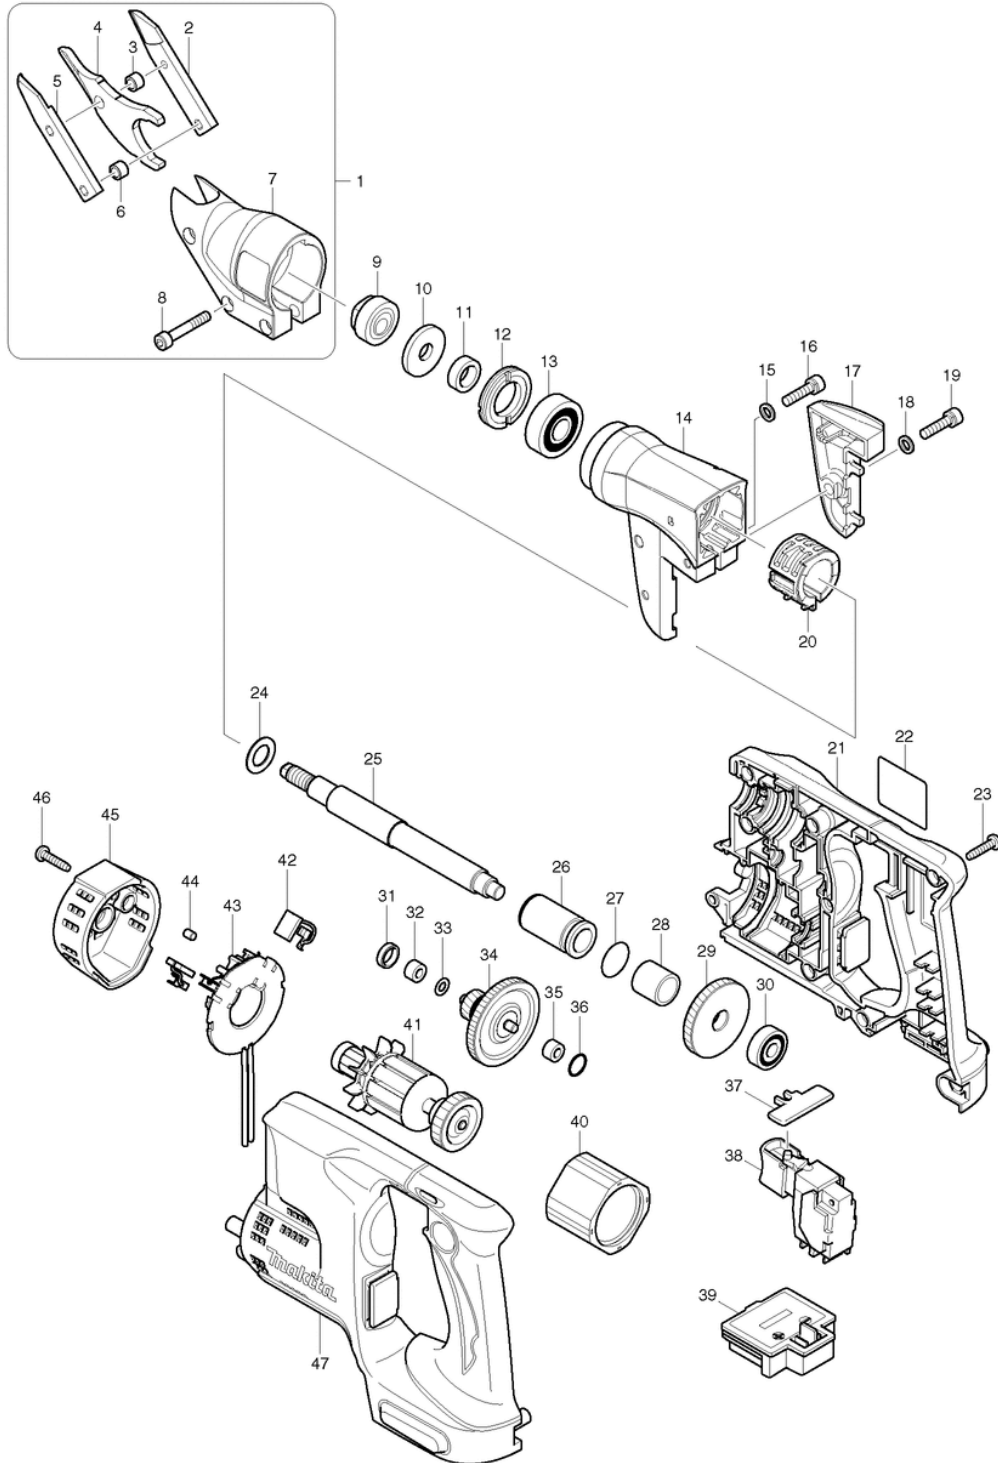

Makita Service Information / Model: BJS130

Makita Werkzeug Ges.m.b.H.

Airportstr. 4, 2401 Fischamend

Tel: 02232 / 777 00

Fax: 02232 / 777 00 - 40

Mail: verkauf@makita.at

Web: www.makita.at

Makita Service Information / Model: BJS130

POS	Bestell-Nr.	Artikelbeschreibung	Stk.	Stk.Preis
1	125112-9	Shear Head Ass'y	1	N/A
1	125849-8	SHEAR HEAD ASS'Y	1	N/A
1		*** INC. 2-8		N/A
1		*** INC. 2-8		N/A
1.2	125849-8	SHEAR HEAD ASS'Y	1	N/A
1.2		*** INC. 2-8		N/A
2	792742-7	SIDE BLADE R	1	N/A
3	257705-5	SLEEVE 5	1	N/A
4	792744-3	CENTER BLADE	1	N/A
5	792743-5	SIDE BLADE L	1	N/A
6	257705-5	SLEEVE 5	1	N/A
7	152663-9	Cutting Head Complete	1	N/A
8	266268-0	HEX. SOCKET HEAD BOLT 10-24UNC	3	N/A
9	125111-1	Bearing Ass'y	1	N/A
10	267223-5	FLAT WASHER 10	1	N/A
11	257173-2	KRÚŽOK 12 5604R	1	N/A
12	285802-7	KRÚŽOK LOŽISKA POISTNÝ 19-33	1	N/A
13	211129-9	LOŽISKO GULIČKOVÉ 6201DDW	1	N/A
14	318325-1	Barrel	1	N/A
15	941102-2	PODLOZKA 5	1	N/A
16	922231-0	HEX. SOCKET HEAD BOLT M5x20	1	N/A
17	450757-7	Holder	1	N/A
18	941102-2	PODLOZKA 5	1	N/A
19	922231-0	HEX. SOCKET HEAD BOLT M5x20	1	N/A
20	450755-1	Clamper	1	N/A
21	188540-9	Housing set	1	N/A
21	187480-8	Housing set	1	N/A
21		*** INC. 47		N/A
21		*** INC. 47		N/A
21.2	187480-8	Housing set	1	N/A
21.2		*** INC. 47		N/A
22	865590-8	Name Plate BJS130	1	N/A
23	265995-6	SKRUTKA SAMOREZNÁ 4x18	9	N/A
24	253744-3	PODLOŽKA 12	1	N/A
25	324937-0	SPINDLE	1	N/A
26	214174-3	PLANE BEARING 14	1	N/A
27	213262-3	O-KRÚŽOK 18 4101R/4101RH	1	N/A
28	257773-8	SLEEVE 14	1	N/A
29	226686-4	HELICAL GEAR 39	1	N/A
30	211034-0	LOŽISKO GULIČKOVÉ 608	1	N/A