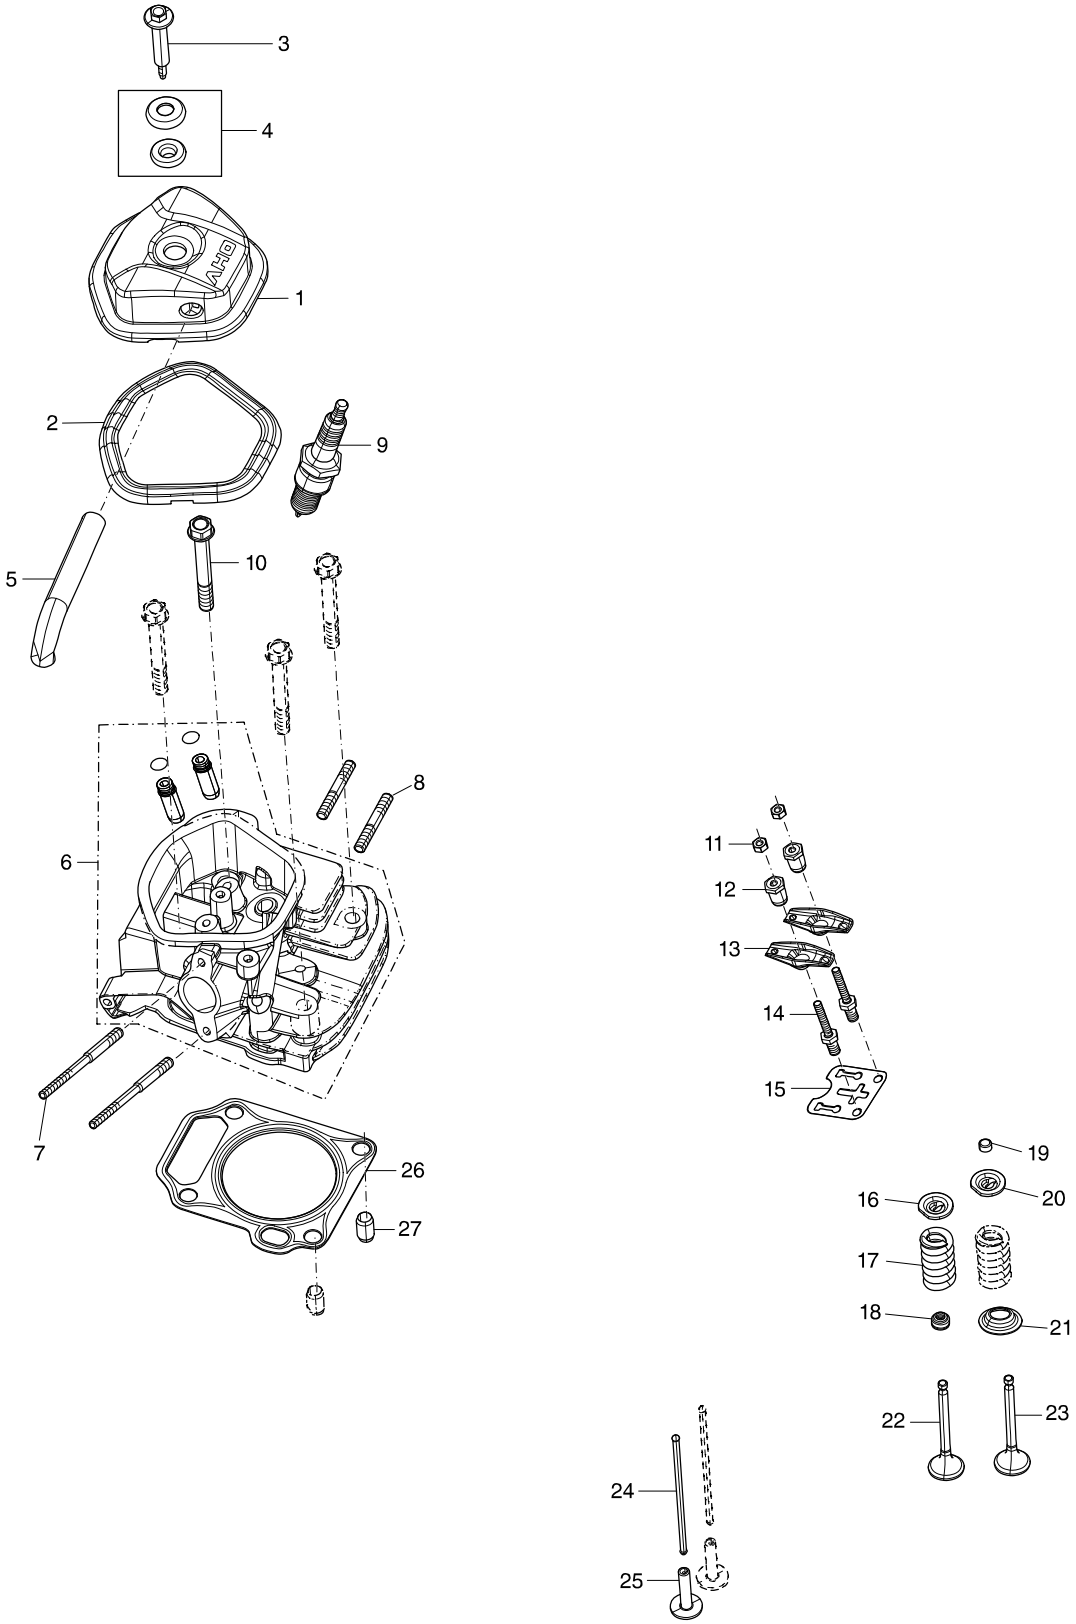

Model EG5550A PETROL GENERATOR