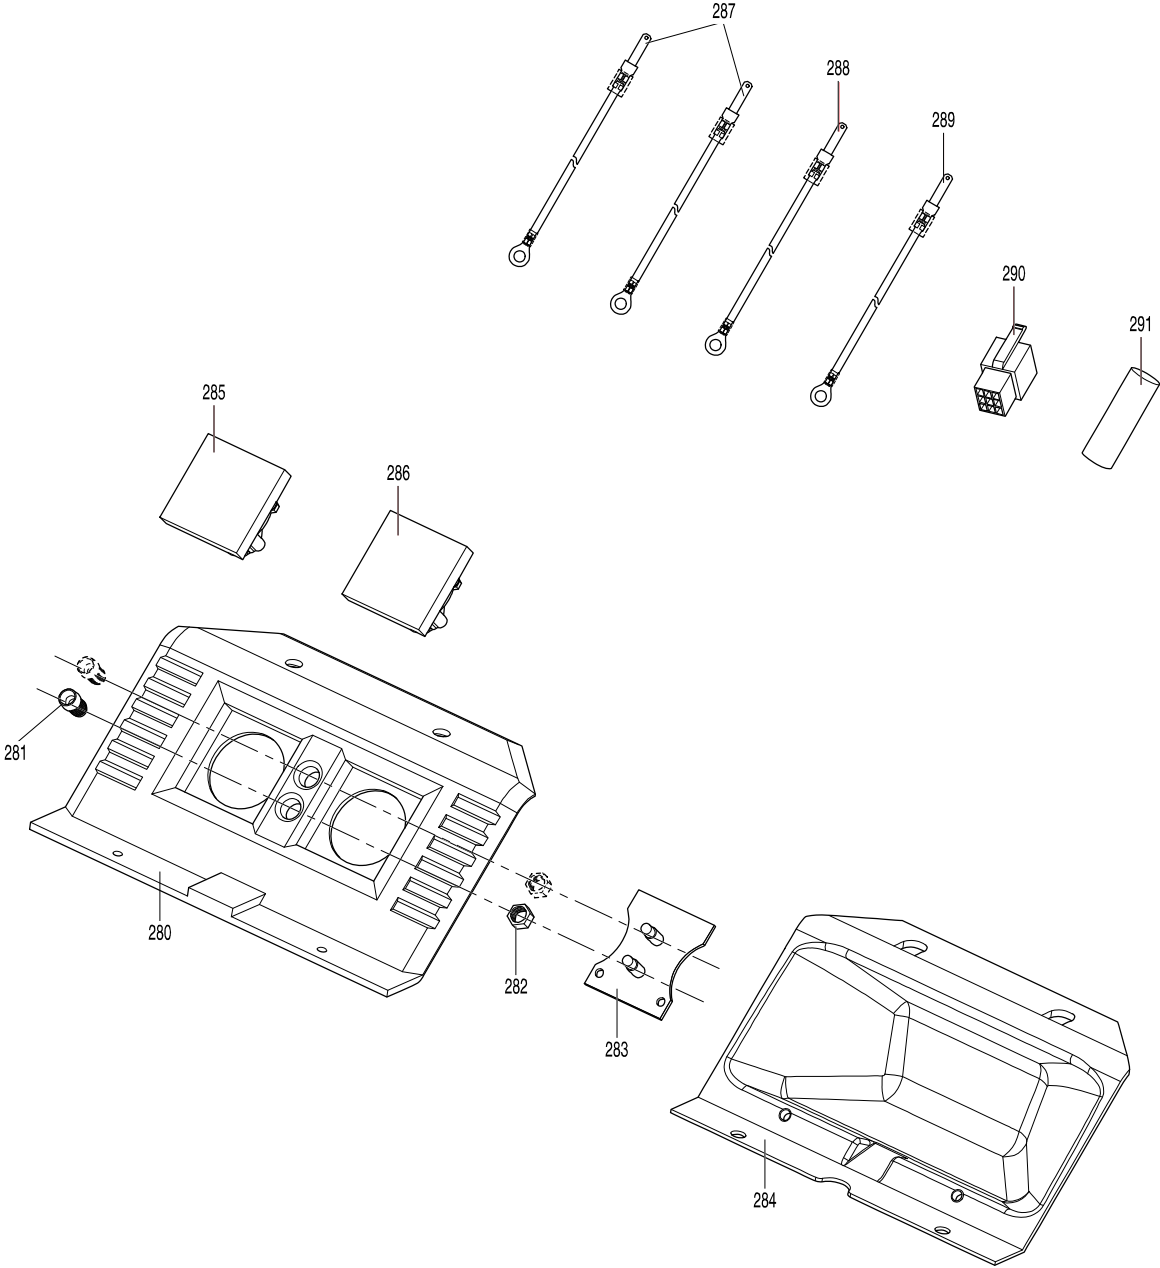

Model EG5550A PETROL GENERATOR

Model EG5550A PETROL GENERATOR

Model EG5550A PETROL GENERATOR

Model EG550A PETROL GENERATOR

Strana 1 / 6

Položka	Objednávacie	Popis	I/C	ks	N/O	Možnosť 1	Možnosť 2	Poznámka
001	YA00000066	COVER SUBASSEMBLY, CYLINDER		1				
002	YA00000043	GASKET, CYLINDER HEAD COVER		1				
003	YA00000044	BOLT, CYLINDER HEAD		1				
004	YA00000045	GASKET		1				
005	YA00000129	TUBE, BREATHER		1				
006	YA00000583	HEAD SUBASSEMBLY, CYLINDER		1				
007	YA00000169	STUD		2				
008	YA00000167	STUD		2				
009	YA00000147	PLUG, SPARK		1				
010	YA00000041	BOLT, CYLINDER HEAD		4				
011	YA00000098	NUT, VALVE LOCK		2				
012	YA00000100	NUT, VALVE ADJUSTING		2				
013	YA00000097	ROCKER, VALVE		2				
014	YA00000099	BOLT, ROCKER SHAFT		2				
015	YA00000093	PLATE SUBASSEMBLY, LIFTER		1				
016	YA00000058	SEAT, VALVE SPRING		1				
017	YA00000049	SPRING, VALVE		2				
018	YA00000047	GUIDE, SEAL		1				
019	YA00000051	ROTATOR, VALVE		1				
020	YA00000054	RETAINER, EXHAUST VALVE		1				
021	YA00000052	RETAINER, VALVE SPRING		1				
022	YA00000056	VALVE, INTAKE		1				
023	YA00000060	VALVE, EXHAUST		1				
024	YA00000088	LIFTER SUBASSEMBLY, VALVE		2				
025	YA00000091	TAPPET, VALVE		2				
026	YA00000061	GASKET, CYLINDER HEAD		1				
027	YA00000181	PIN		2				
028	YA00000076	RING, THE FIRST		1				
029	YA00000078	RING, THE SECOND		1				
030	YA00000080	RING SET, OIL		1				
031	YA00000070	PISTON		1				
032	YA00000072	PIN, PISTON		1				
033	YA00000074	CLIP, PISTON PIN		2				
034	YA00000067	ROD, CONNECTING		1				
037	YA00000036	CRANKCASE SUBASSEMBLY.		1				
038	YA00000038	COVER, CRANKCASE		1				
039	YA00000186	SEAL, OIL		1				
040	YA00000166	BOLT		7				
041	YA00000184	BEARIN, DEEP GROOVE BALL		1				
042	YA00000182	BEARIN, DEEP GROOVE BALL		1				
043	YA00000102	DIPSTICK SUBASSEMBLY, OIL		1				
044	YA00000121	GEAR ASSY, GOVERNOR		1				
045	YA00000032	GASKET, CRANKCASE		1				
046	YA00000178	PIN		2				
047	YA00000094	CAMSHAFT ASSY.		1				
048	YA00000081	CRANKSHAFT ASSY.		1				
049	YA00000083	BALANCING SHAFT		1				
050	YA00000182	BEARIN, DEEP GROOVE BALL		1				