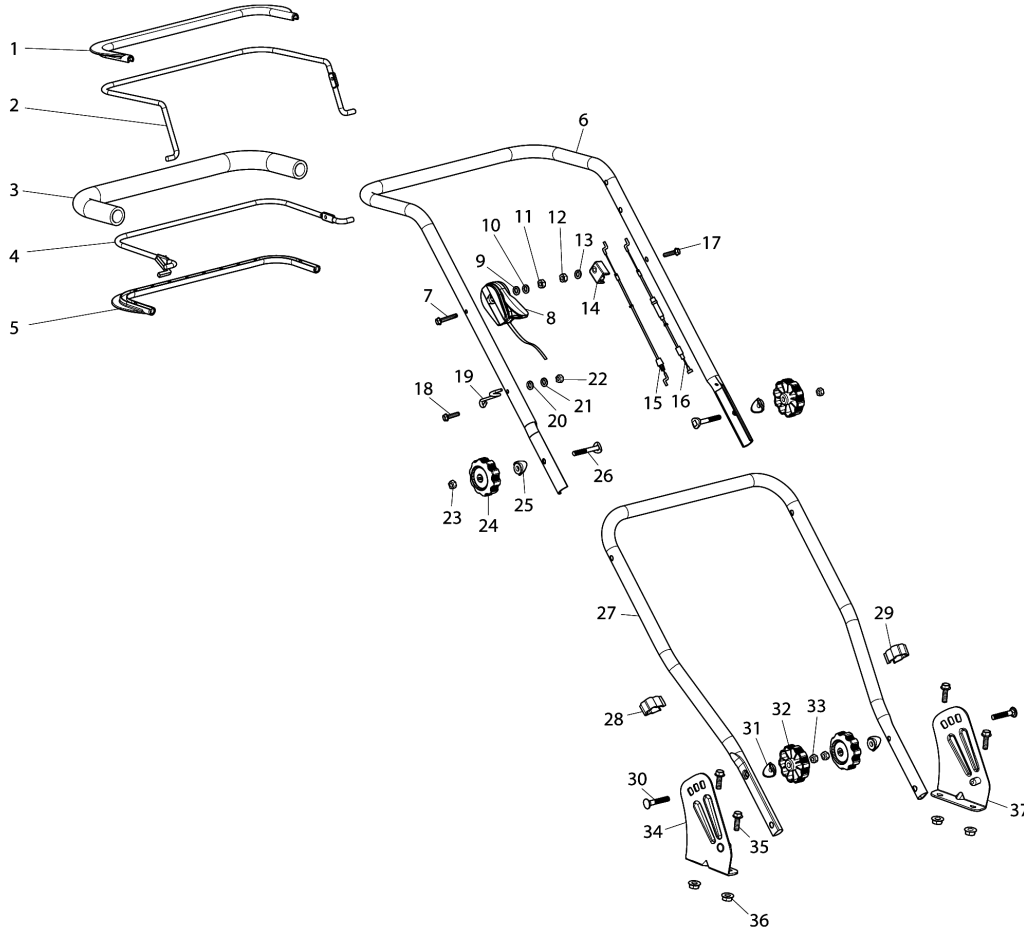

Model No.PLM5121 PETROL LAWN MOWER