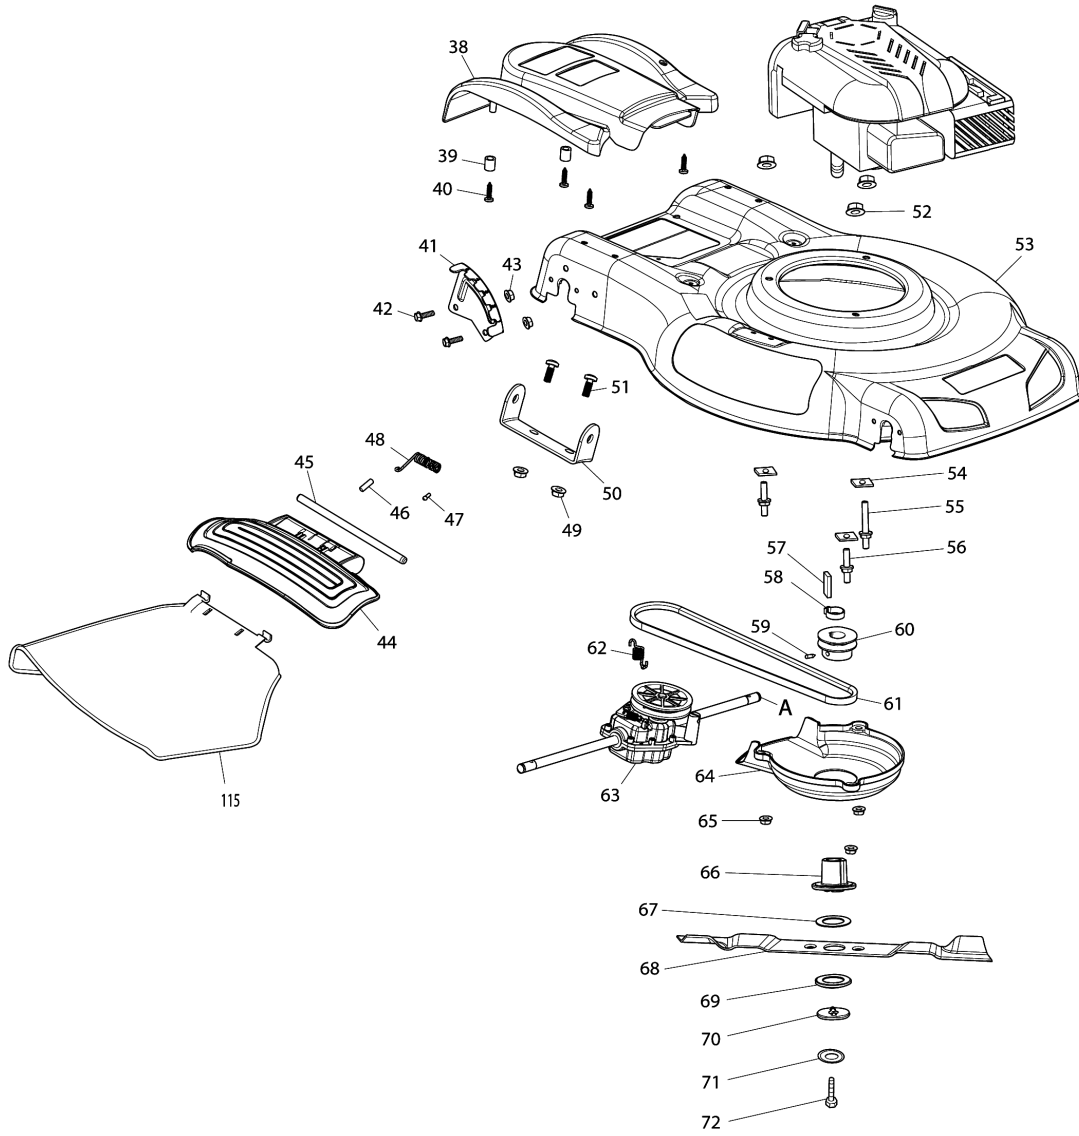

Model No.PLM5121 PETROL LAWN MOWER