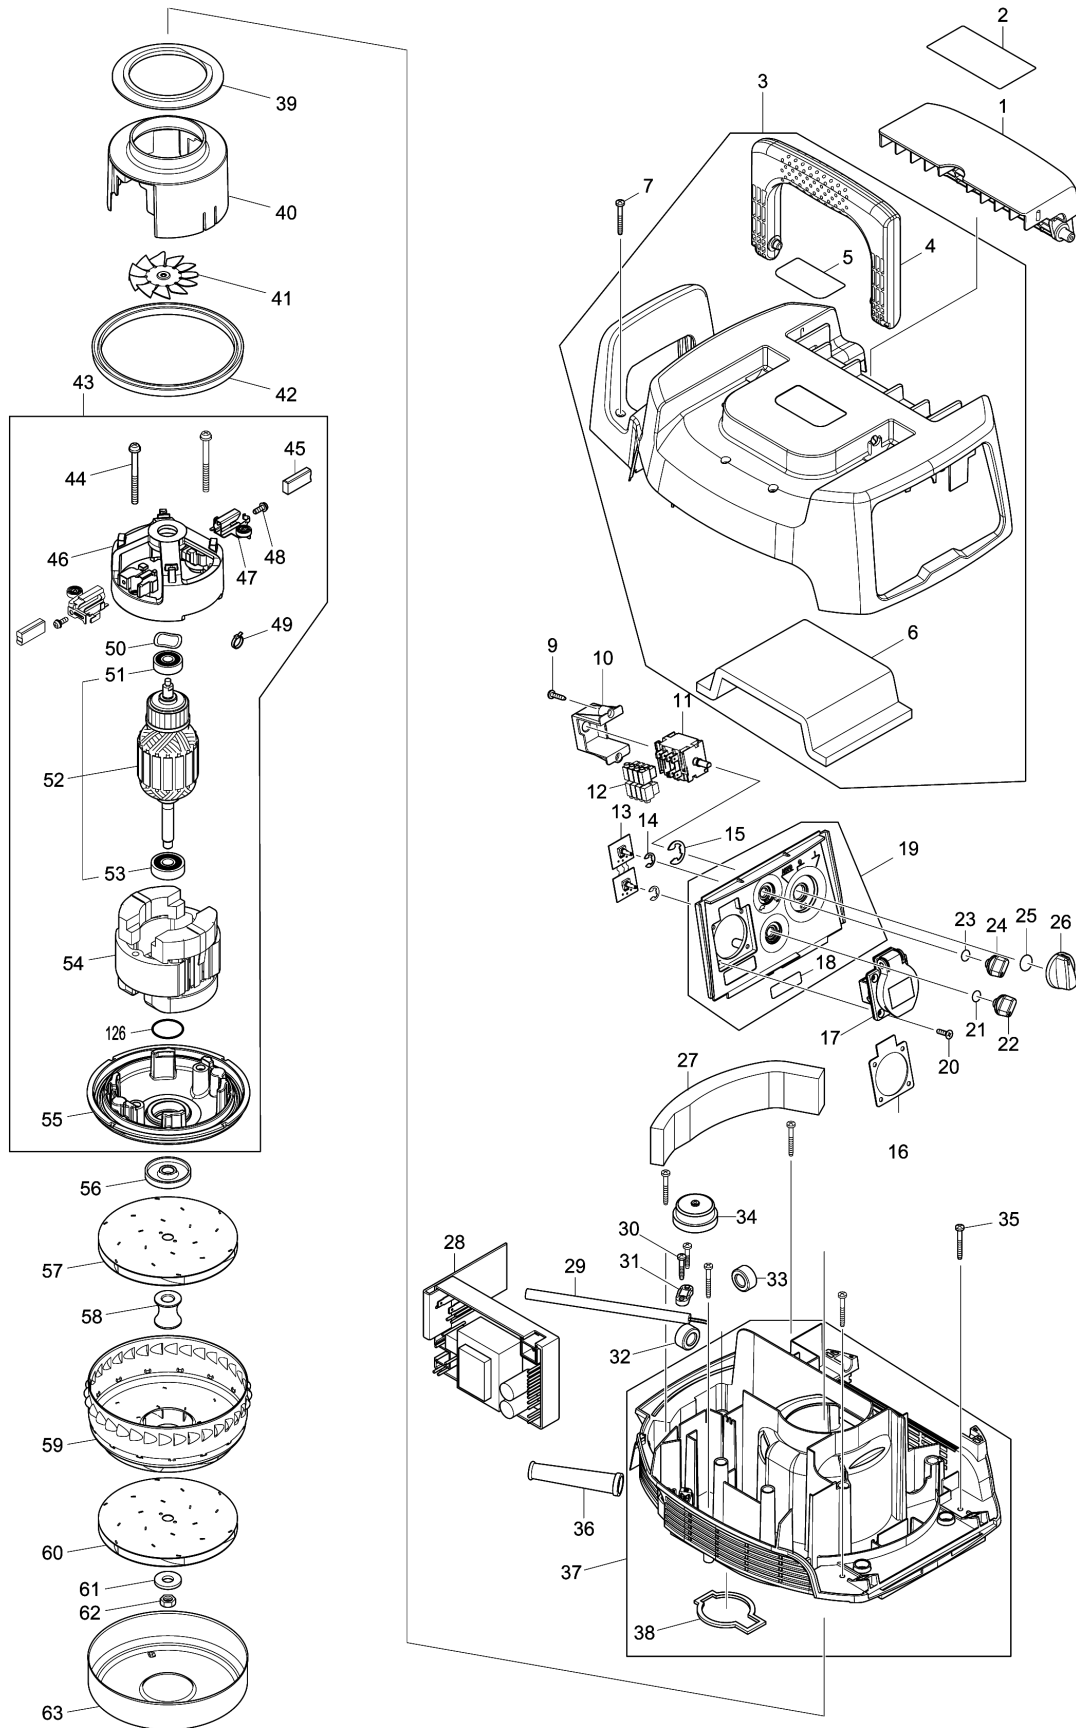

Model No.VC2211M VACUUM CLEANER