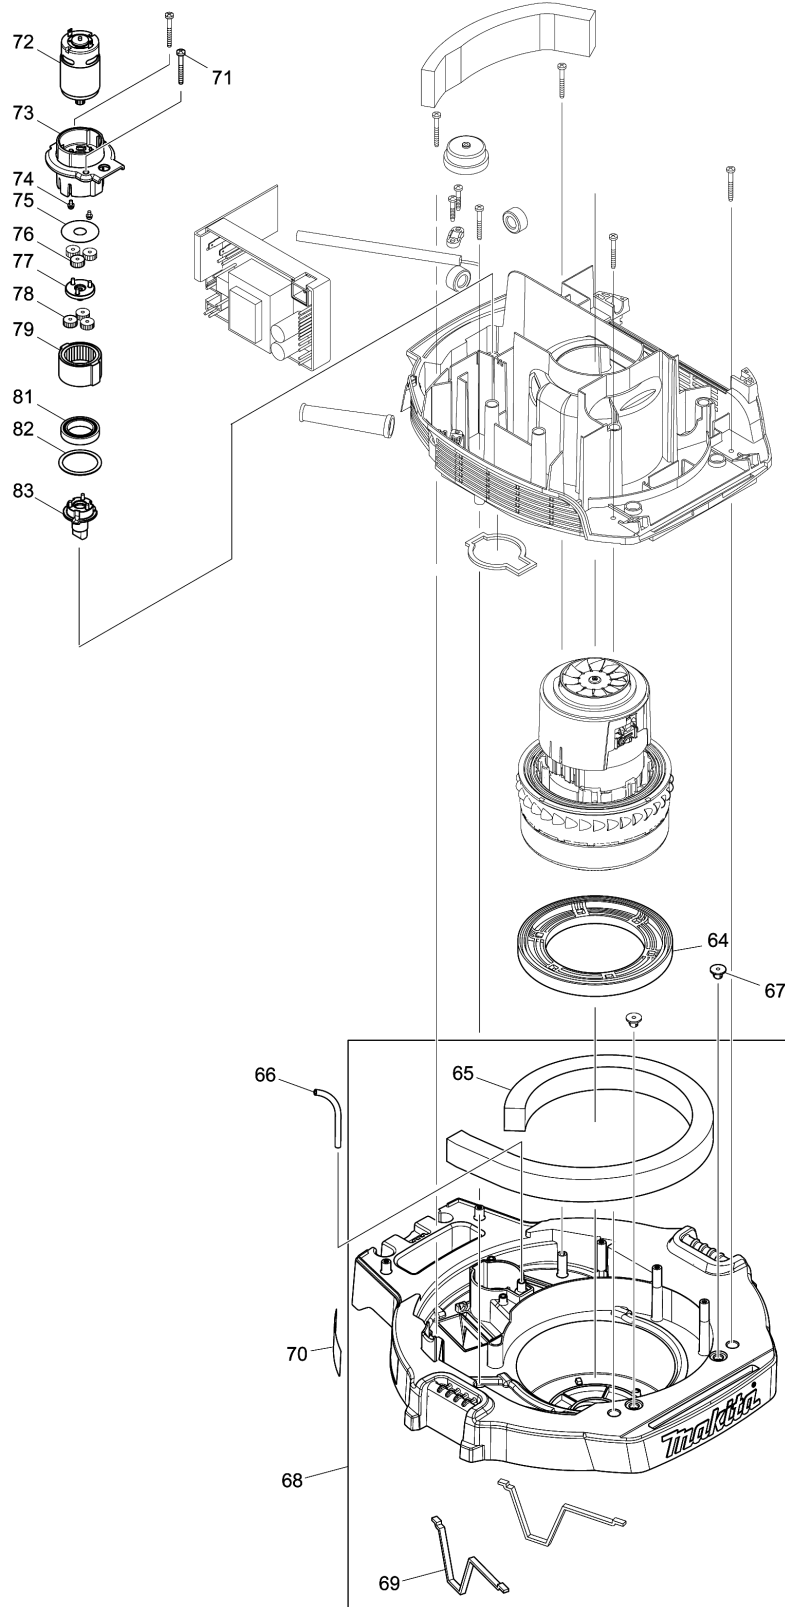

Model No.VC2211M VACUUM CLEANER