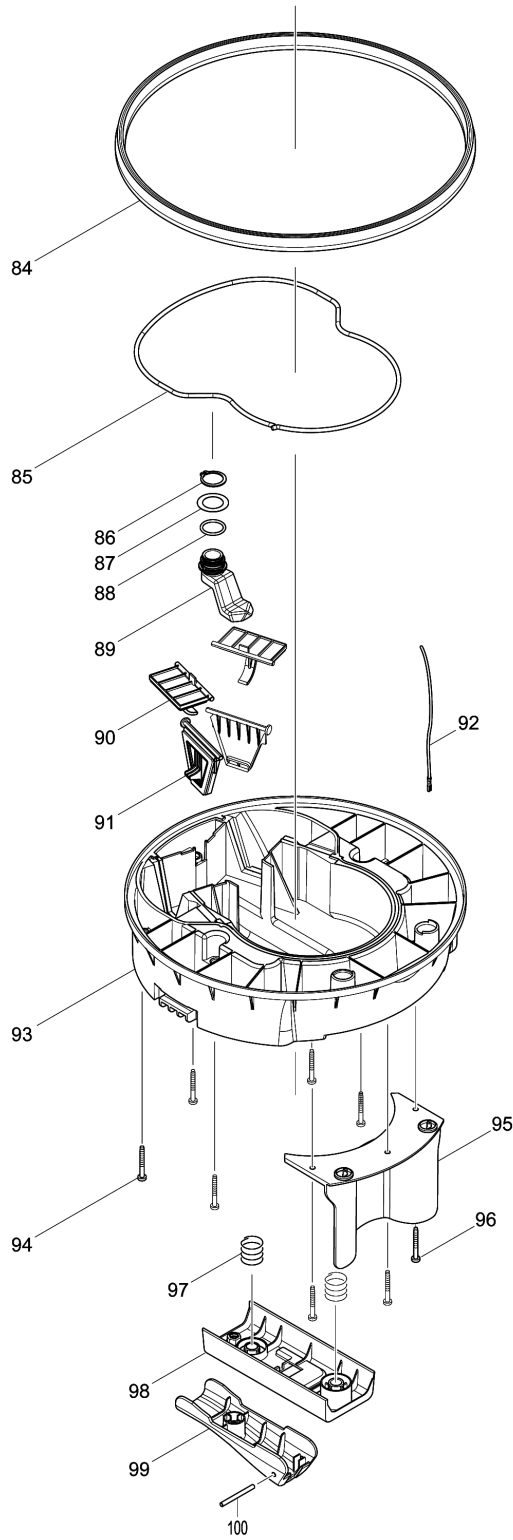

Model No.VC2211M VACUUM CLEANER